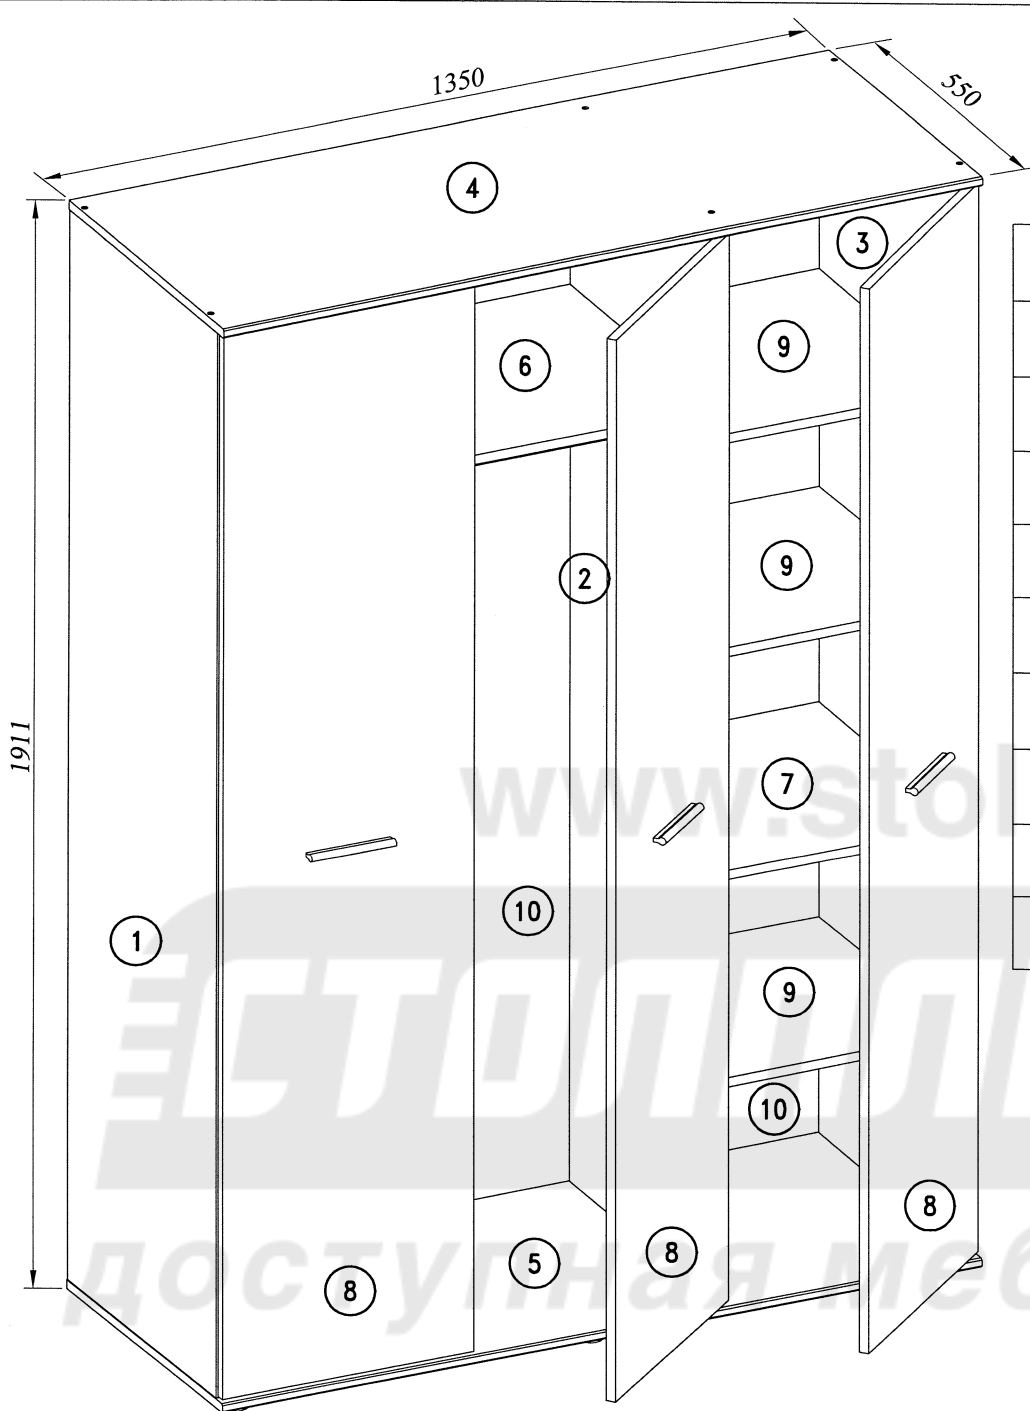

Шкаф 3х. дв.
"Мамбо" СБ-2676
"Mambo" SB-2676

| | | |
|----|-------------|---|
| 1 | 1864x525x16 | 1 |
| 2 | 1864x525x16 | 1 |
| 3 | 1864x525x16 | 1 |
| 4 | 1350x550x16 | 1 |
| 5 | 1350x550x16 | 1 |
| 6 | 874x525x16 | 1 |
| 7 | 426x525x16 | 1 |
| 8 | 1858x446x16 | 3 |
| 9 | 426x505x16 | 3 |
| 10 | 1892x447x3 | 3 |